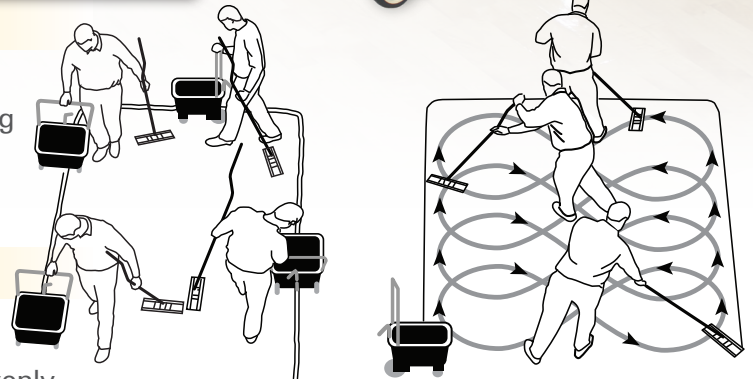

Kai Flex™

Kai Flex supports the Sport Kote® System and offers excellent results from precise flow control, smooth application and microfiber pad technology. And...it saves you time and money!

Features and Benefits

Precise Flow Control

Control exactly how much solution goes onto the floor by using the flow control spigot.

Smooth Application

Release finish in a U-shaped pattern onto the floor and fill in the work area with our revolutionary microfiber finishing pad and double-bend ergonomic handle. The result is a level, smooth coat with no bubbles or streaks

Microfiber Pad Technology

Kai Flex comes with one microfiber blue finishing pad.

The finishing pad is specially designed to spread finish evenly and quickly – leaving no streaks or bubbles. It is easy-to-use and can be washed and reused up to 300 times.